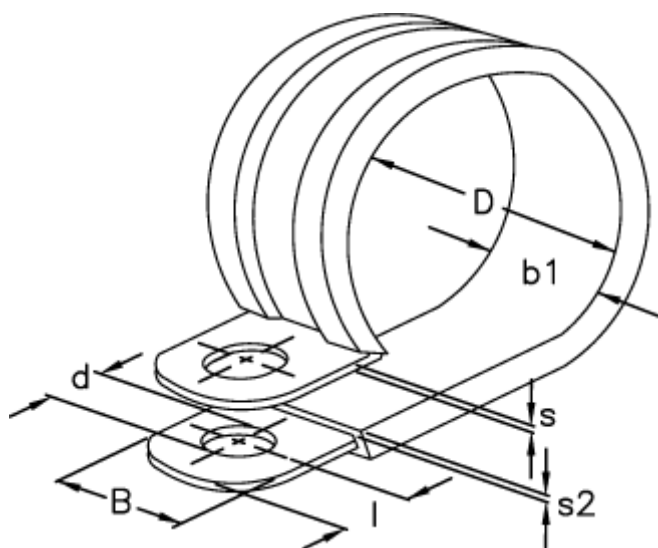

Article number: 029457112038

Description: Norma pipe retaining clip
RLGU 1. 38/12 W1

Measures

b1	= 15.0
d	= 6.4
Diameter D	= 38
l	= 6
s	= 0.8
s2	= 1.2
Width B	= 12